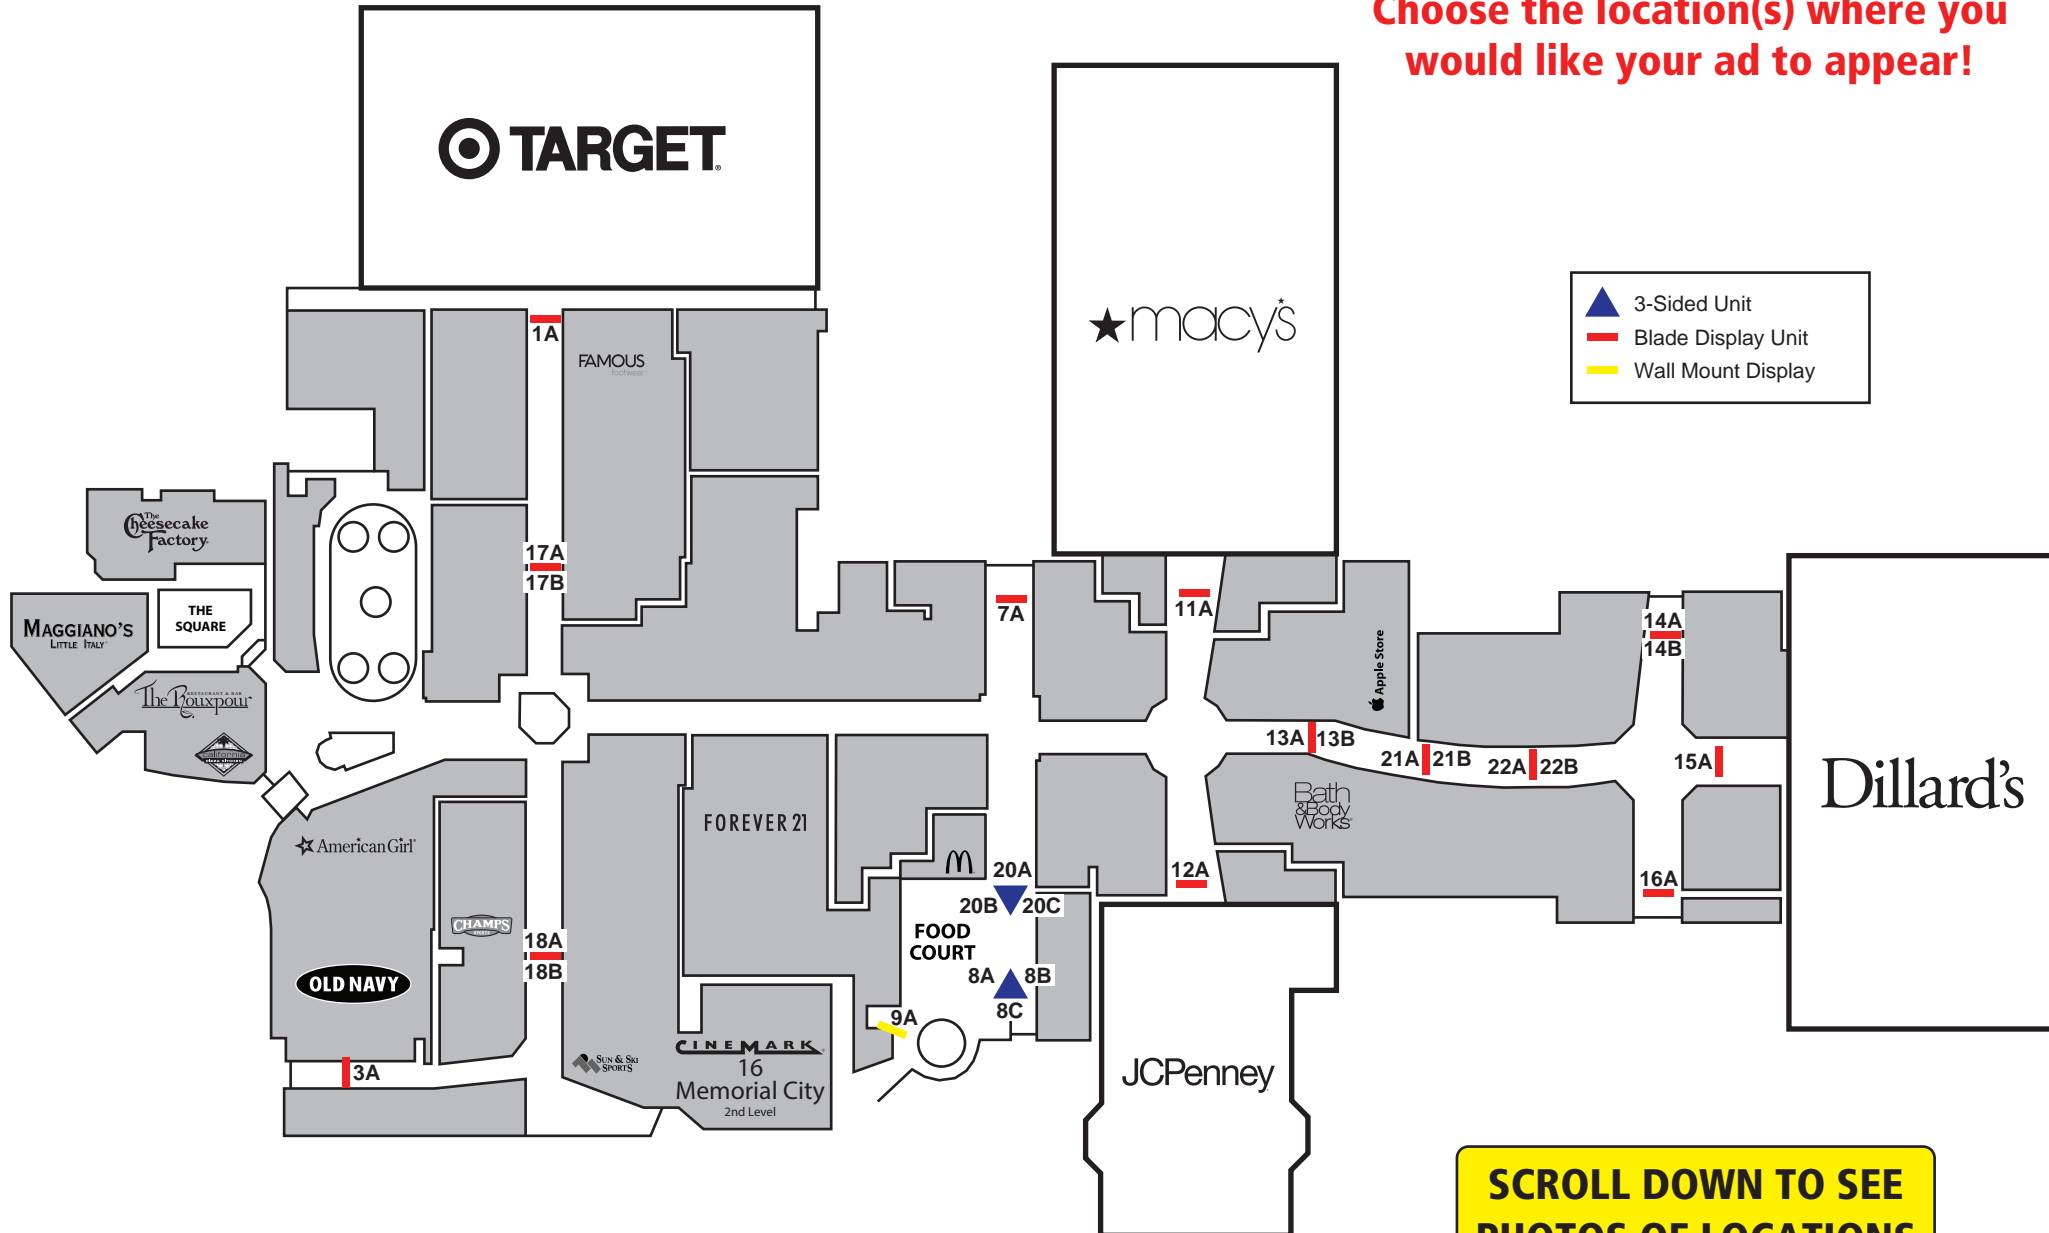

Choose the location(s) where you would like your ad to appear!

- 3-Sided Unit
- Blade Display Unit
- Wall Mount Display

SCROLL DOWN TO SEE PHOTOS OF LOCATIONS

MEMORIAL CITY MALL PANEL LOCATIONS

1A

3A

7A

8A

8B

8C

MEMORIAL CITY MALL PANEL LOCATIONS

MEMORIAL CITY MALL PANEL LOCATIONS

MEMORIAL CITY MALL PANEL LOCATIONS

18B

20A

20B

20C

21A

21B

MEMORIAL CITY MALL PANEL LOCATIONS