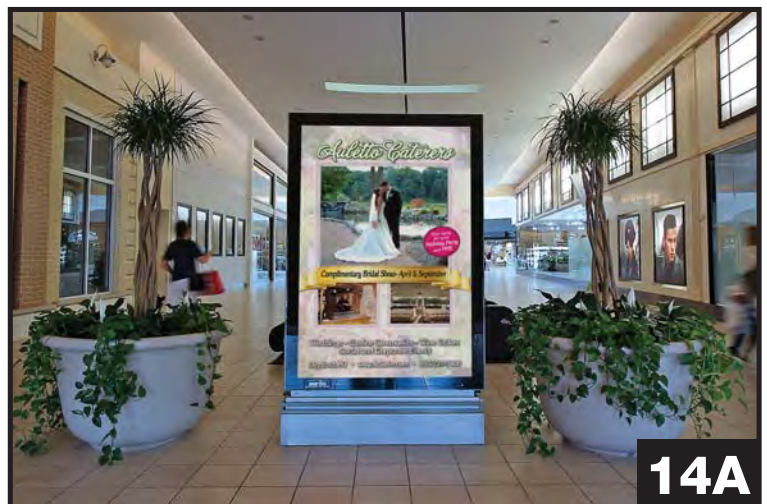

MEMORIAL CITY MALL PANEL LOCATIONS