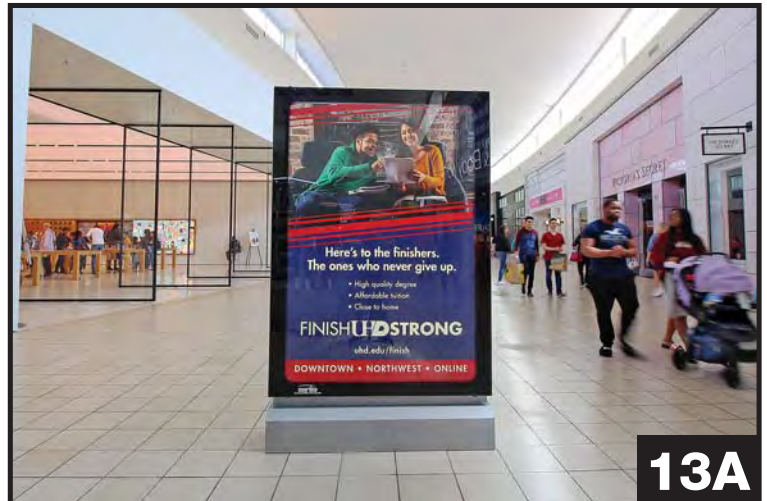

MEMORIAL CITY MALL PANEL LOCATIONS